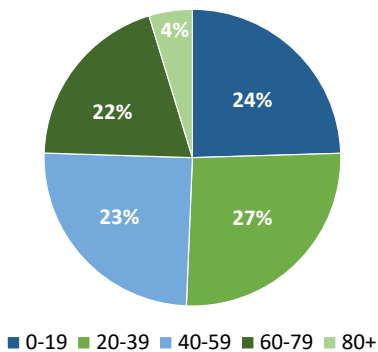

## REGION

The Central Shenandoah region had 151,915 jobs and an unemployment rate of 2.7% in 2024. The top three industries by employment are Manufacturing; Health Care and Social Assistance; and Retail Trade. Average annual earnings per job are \$51,887 across all industries.

### Population by Age, 2024