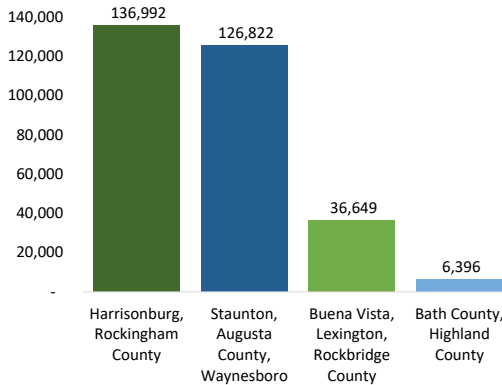

Population, 2024